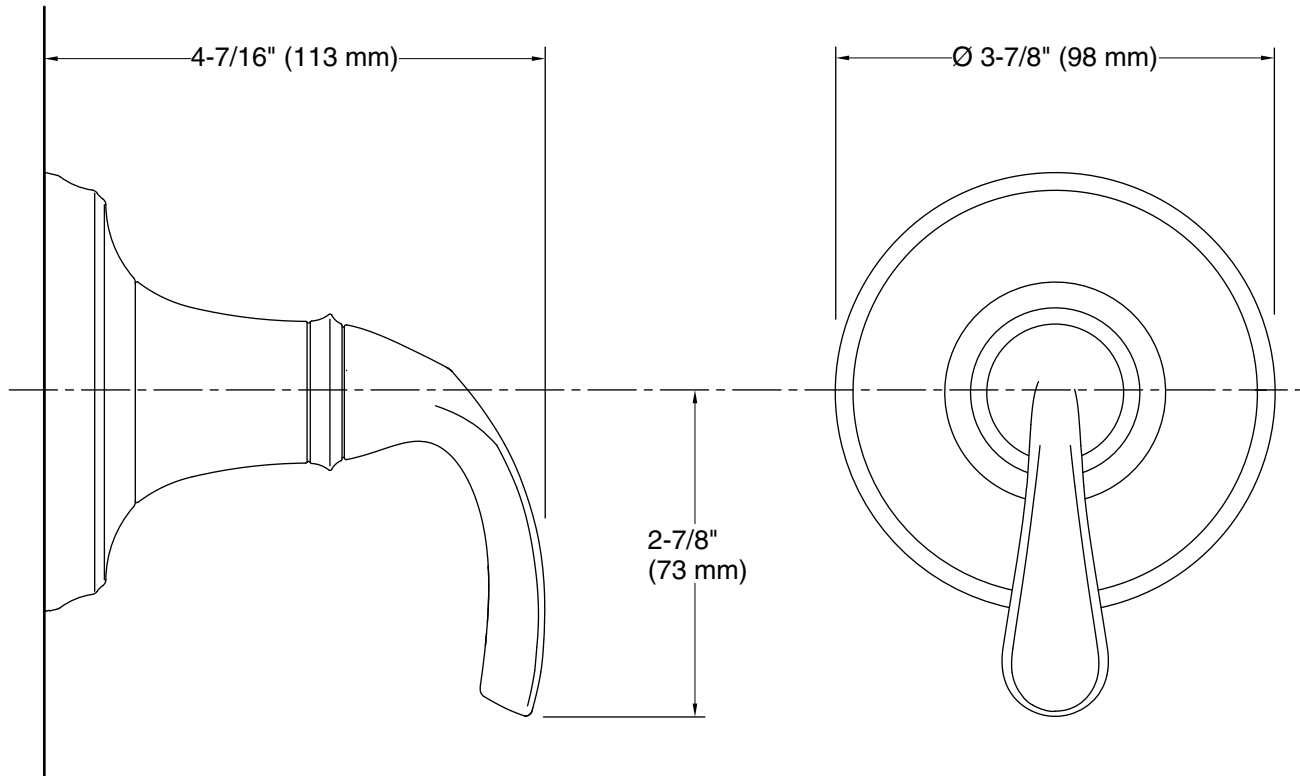

Technical Information

All product dimensions are nominal.

Notes

Install this product according to the installation guide.

ADA, OBC, CSA B651 compliant when installed to the specific requirements of these regulations.